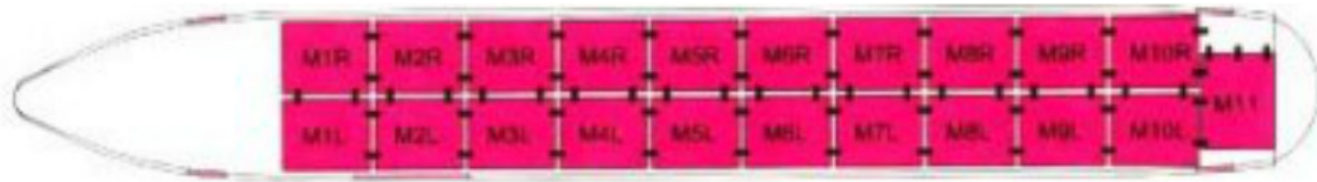

CONFIGURATION A
125" X 88" SIDE BY SIDE - ULD LAYOUT

CONFIGURATION D
88" X 125" CENTERLINE - ULD LAYOUT

CONFIGURATION E
96" X 125" CENTERLINE - ULD LAYOUT

CONFIGURATION C
125" X 96" CENTERLINE - ULD LAYOUT (X9)
125" X 88" CENTERLINE - ULD LAYOUT (X1)

CONFIGURATION B
108" X 88" SIDE BY SIDE - ULD LAYOUT