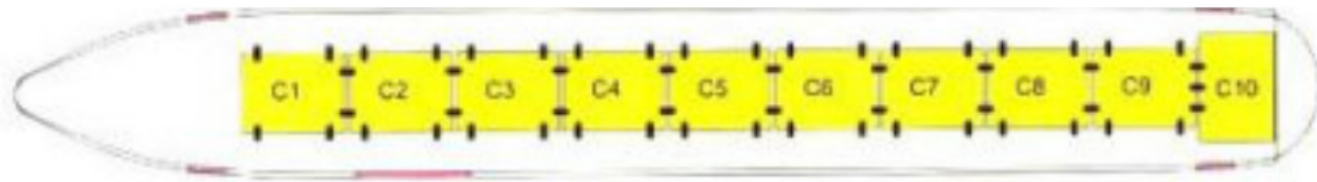

CONFIGURATION A
125" X 88" SIDE BY SIDE - ULD LAYOUT

CONFIGURATION D
88" X 125" CENTERLINE - ULD LAYOUT

CONFIGURATION E
96" X 125" CENTERLINE - ULD LAYOUT

CONFIGURATION C
125" X 96" CENTERLINE - ULD LAYOUT (X9)
125" X 88" CENTERLINE - ULD LAYOUT (X1)

CONFIGURATION B
108" X 88" SIDE BY SIDE - ULD LAYOUT